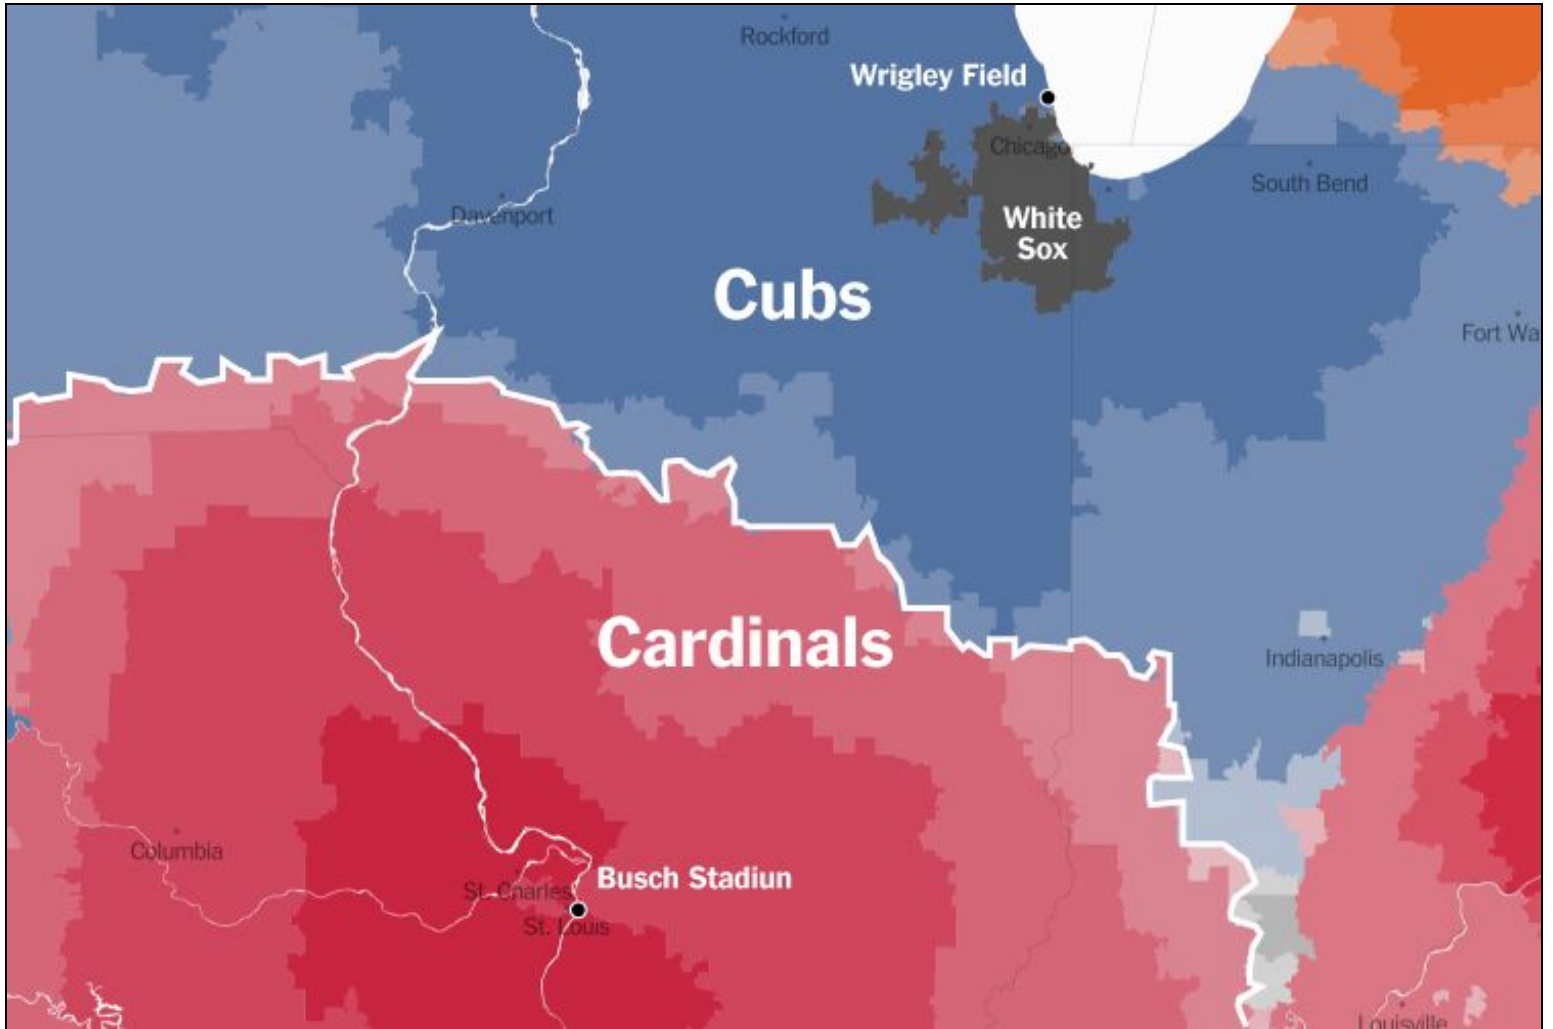

Document A: A Physical Map Great Lakes Region

Document B: Baseball Team Fandom by Region In Illinois

Document C: Population Density in Illinois

Source: U. S. Census Bureau
Census 2000 Summary File 1
population by census tract.

Document D: A Map of the state of Illinois with Latitude and Longitude

Document E: Chicago Neighborhood Map