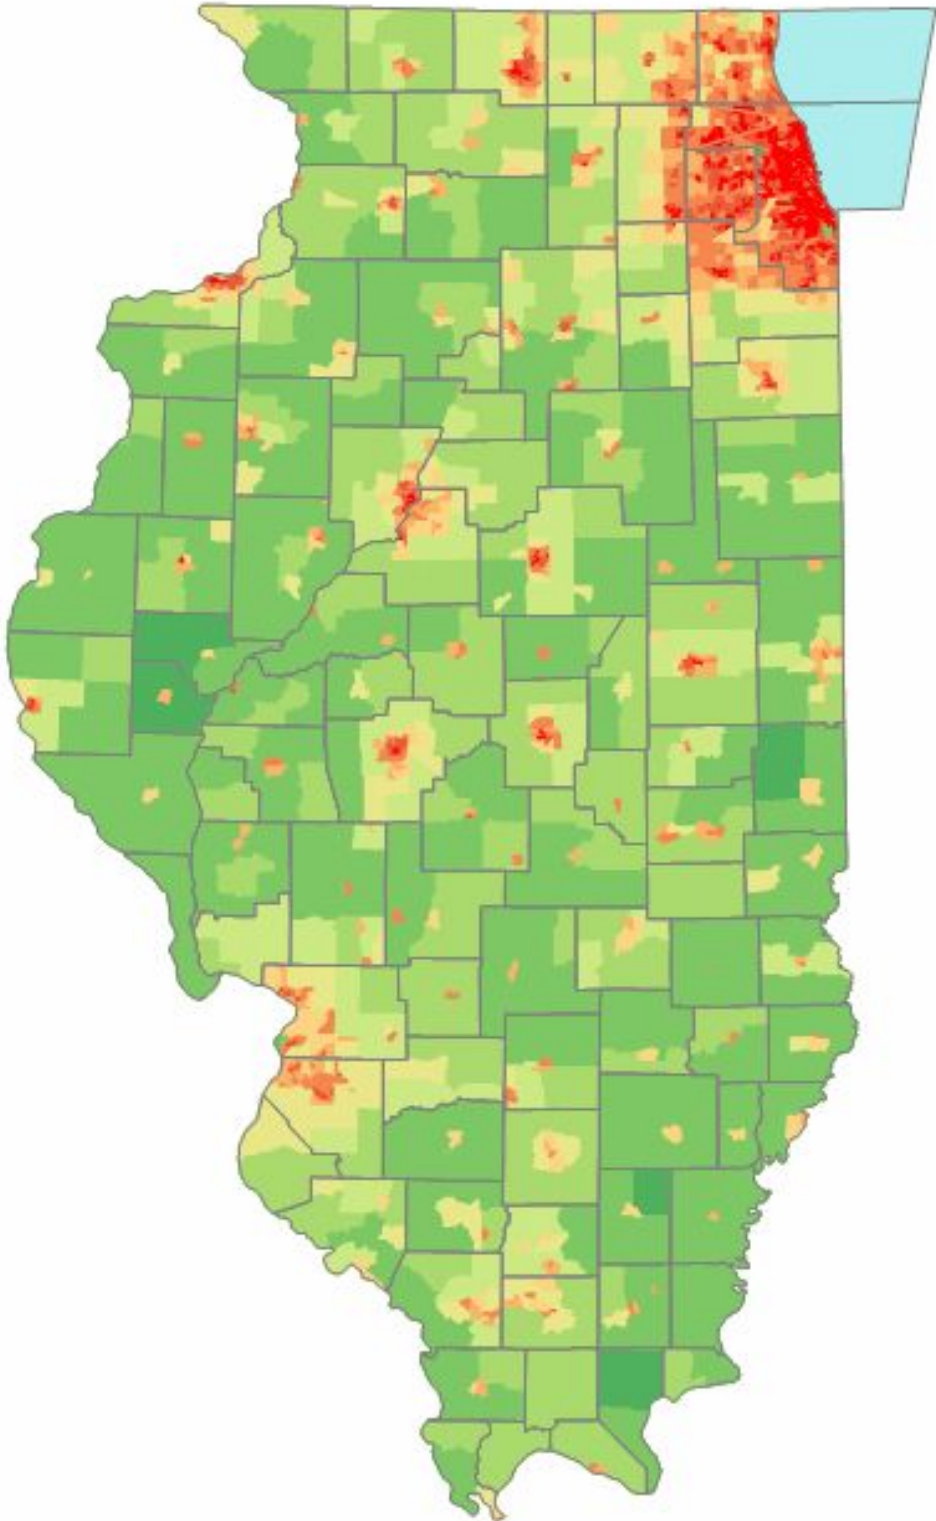

Document A: A Physical Map Great Lakes Region

Document B: Baseball Team Fandom by Region In Illinois

Document C: Population Density in Illinois

Source: U. S. Census Bureau
Census 2000 Summary File 1
population by census tract.

Document D: A Map of the state of Illinois with Latitude and Longitude

Document E: Chicago Neighborhood Map